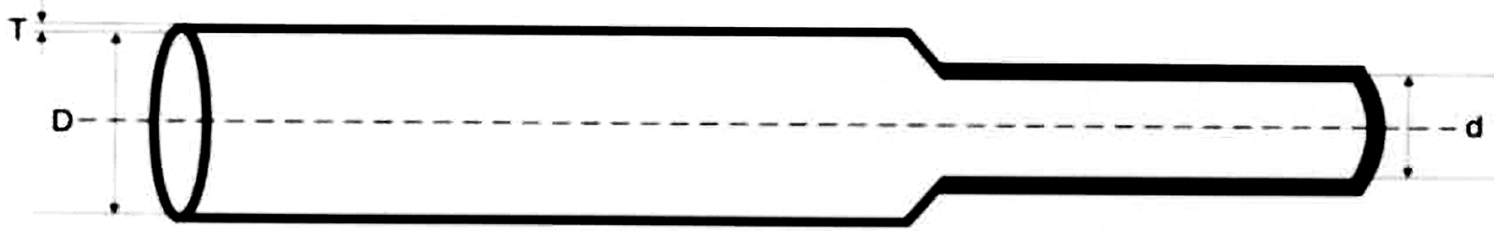

PART NUMBER	GAUGE	SIZE	SUPPLIED INSIDE DIAMETER IN INCHES (D)	AFTER RECOVERY INSIDE DIAMETER IN INCHES (D)	WALL THICKNESS IN INCHES (T)	SUPPLIED INSIDE DIAMETER IN MM (D)	AFTER RECOVERY INSIDE DIAMETER IN MM (d)	WALL THICKNESS IN MM (T)	COLOR
980715	1	3/4"	0.75	0.24	0.10	19	6	2.5	Red
980725	1	3/4"	0.75	0.24	0.10	19	6	2.5	Black
980745	4/0	1"	1.10	0.24	0.10	28	6	2.5	Black
980735	4/0	1"	1.10	0.24	0.10	28	6	2.5	Red
980705	4	1/2"	0.47	0.16	0.08	12	4	2.5	Black
980695	4	1/2"	0.47	0.16	0.08	12	4	2.5	Red
980765	400 MCM	1 1/2"	1.57	0.47	0.10	40	12	2.5	Black
980755	400 MCM	1 1/2"	1.57	0.47	0.10	40	12	2.5	Red

 DEL CITY	
ADHESIVE-LINED MEDIUM WALL HEAT-SHRINKABLE SLEEVING	
MATERIAL	POLYOLEFIN
LENGTH	6"
ADHESIVE SOFTENING POINT	85 C
DENSITY	0.93
NOT TO SCALE	